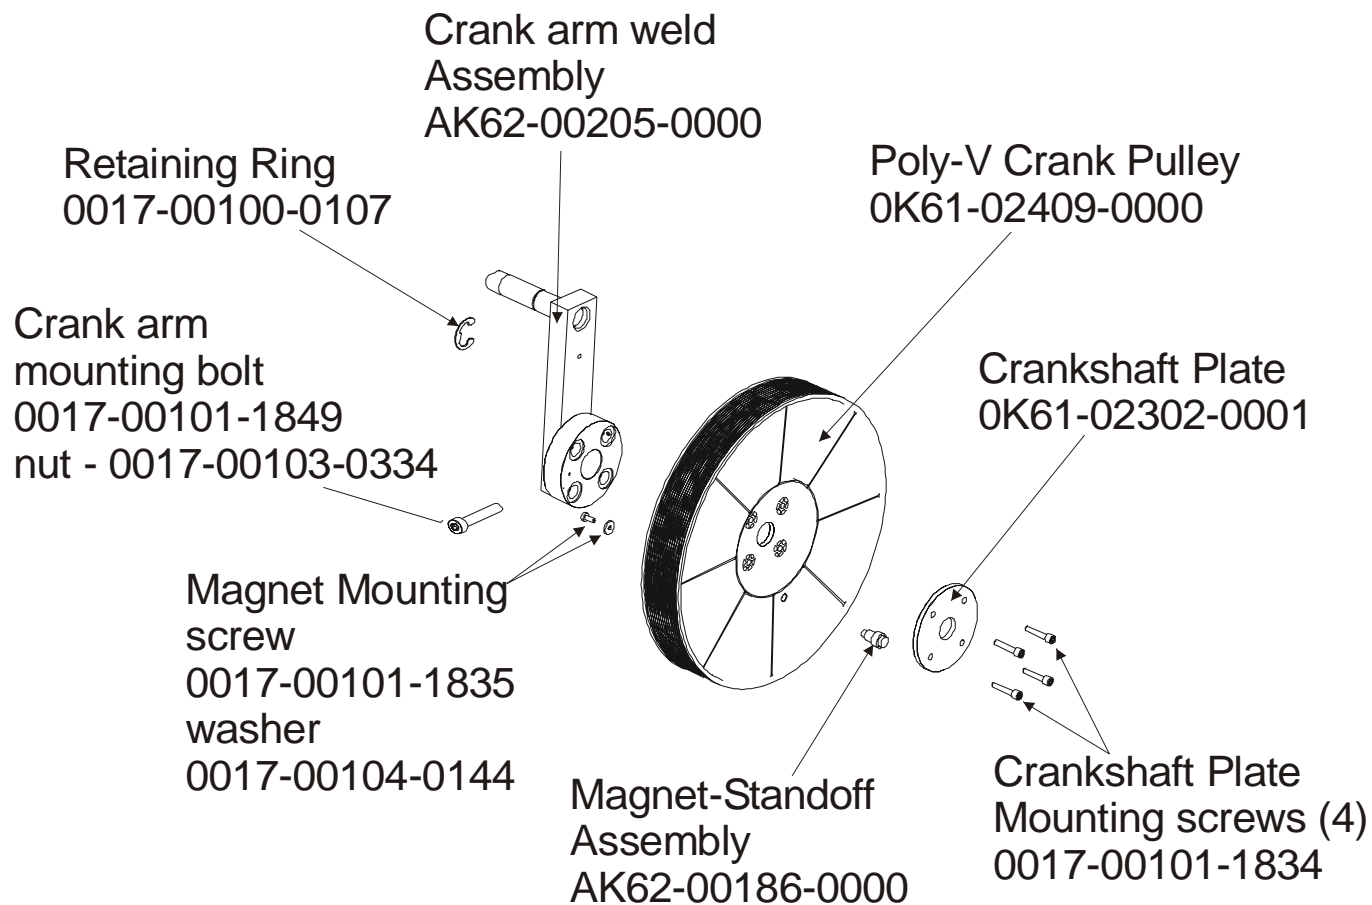

ARCTIC SILVER 95XEZ
Crank Arm Pulley Assembly

95XEZ-0XXX-01
S/N WZX100000 and up